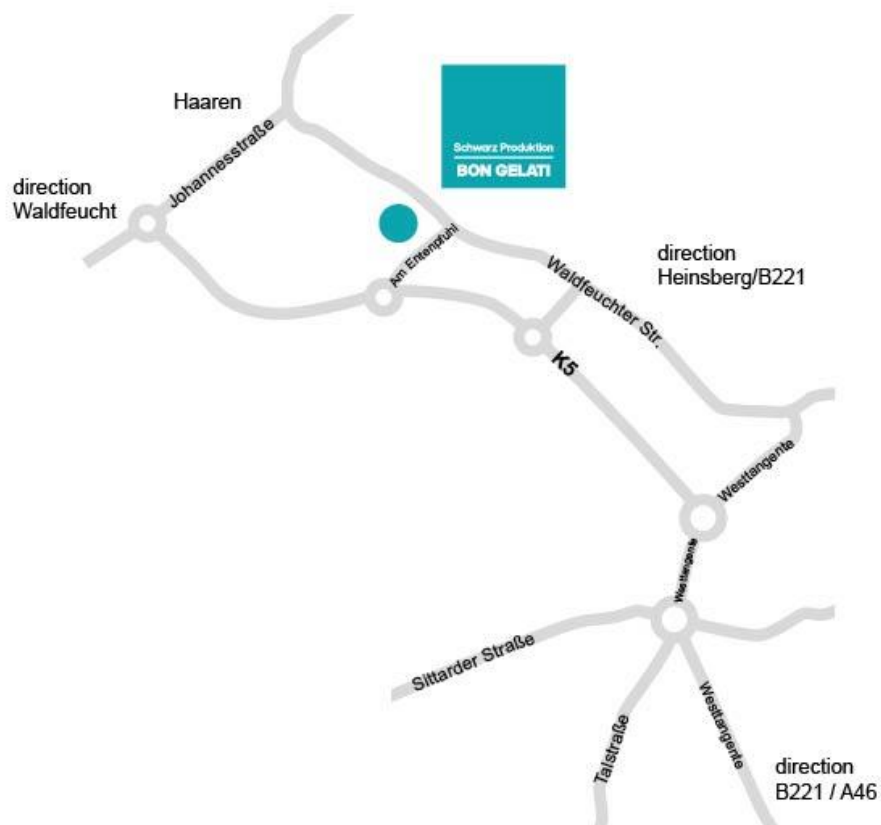

## HOW TO GET HERE

#### A46, exit B221 / B56 towards Heinsberg / Waldfeucht / Geilenkirchen

- Continue on B221 for about 1.1 km towards Heinsberg and turn right at Alte Landstraße
- Continue on this road for 1.6 km until you reach the roundabout
- At the roundabout take the 3rd exit and continue on this road for a further 2.3 km until you reach the 2nd roundabout
- Take the second exit (Westtangente) at the roundabout
- Continue for 550 m until you reach the 3rd roundabout Here take the 2nd exit and follow the K5 for a further 3.4 km until you reach the 4th roundabout
- Take the first exit at the roundabout 4 and branch right on Am Entenpfuhl
- After 500 m you will see Bon Gelati Haaren GmbH on the left