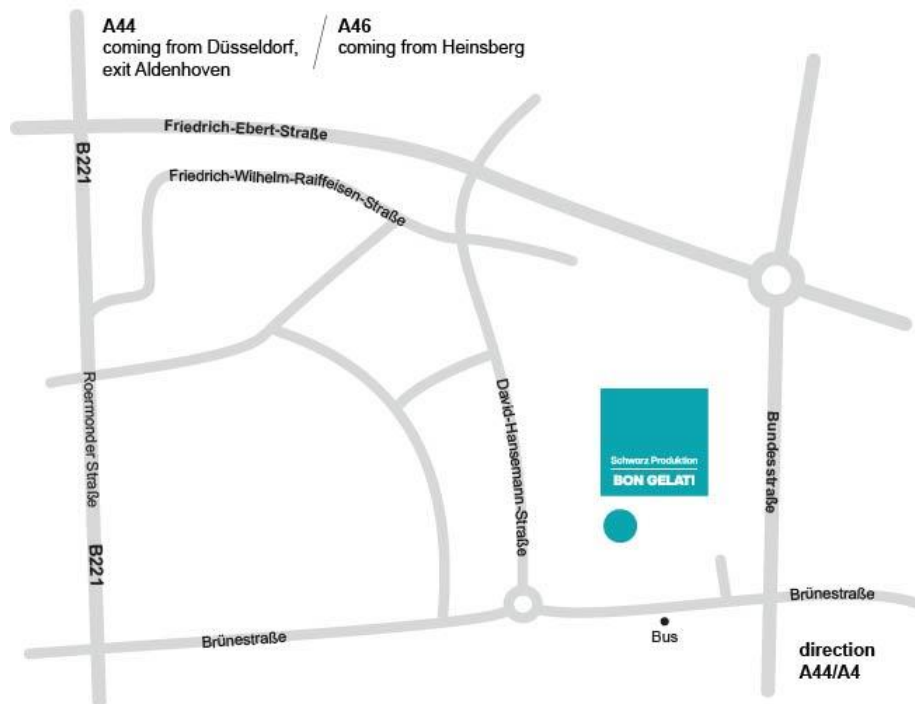

HOW TO GET HERE

BON GELATI ÜBACH-PALENBERG GMBH & CO. KG

David-Hansemann-Straße 1-25

52531 Übach-Palenberg

Phone +49 2451 9159 3000

bon-gelati.com

A44, coming from Düsseldorf

- Leave the A44 motorway at the exit for Aldenhoven and continue on the B56 towards Geilenkirchen
- Follow the B221 until you reach Übach-Palenberg*

A46, coming from Heinsberg

- From the north to the end of the A46 motorway, take exit B221 / B56 towards Heinsberg / Waldfeucht / Geilenkirchen
- Turn left onto the B221 towards Geilenkirchen and until you reach Übach-Palenberg*

*

- In Übach-Palenberg, at the traffic lights by McDonald's, turn left onto Friedrich-Ebert-Straße
- At the next set of traffic lights, take the right onto David-Hansemann-Straße
- Continue until the end of David-Hansemann-Straße and at the roundabout take the 2nd exit towards Brünestraße
- After about 300 meters, on the left side, 1st entrance, you will see the car park of Bon Gelati Übach Palenberg GmbH & Co. KG

HOW TO GET HERE

By bus

- Take the ÜP 1 line
- Get out at "Boscheln Schwarzer Weg"