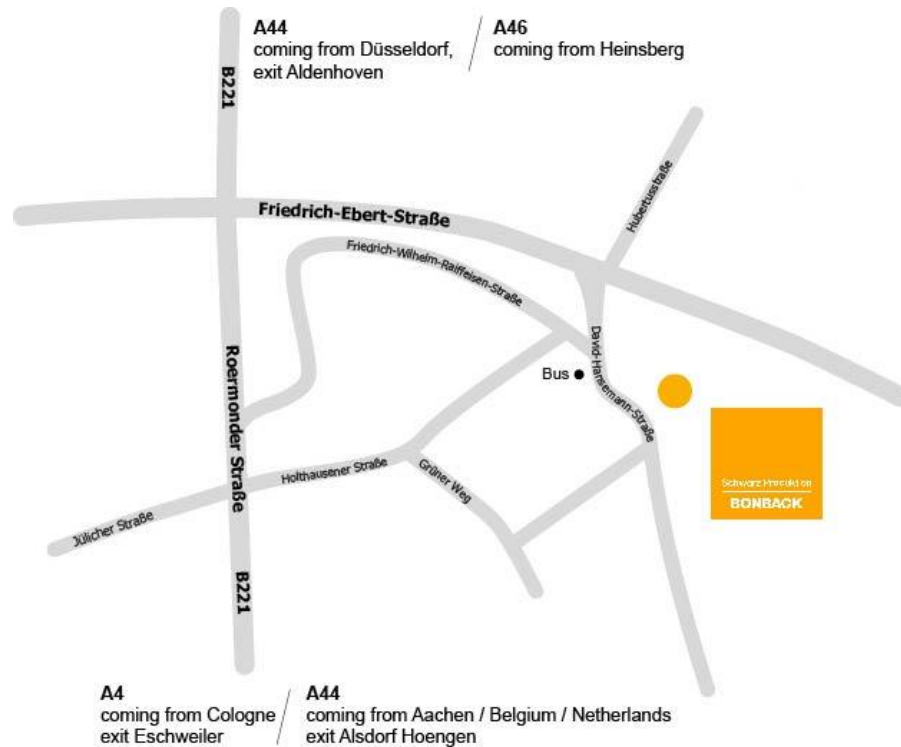

HOW TO GET HERE

BONBACK GMBH & CO. KG

David-Hansemann-Straße 1-25

52531 Übach-Palenberg

Phone +49 2451 9159 2000

bonback.de

A4, coming from Cologne

- Take the A4 motorway until you reach the exit for Eschweiler, towards Alsdorf / Übach-Palenberg
- In Übach-Palenberg continue via Roermonder Straße towards Geilenkirchen B221
- At the traffic lights at McDonald's turn right onto Friedrich-Ebert-Straße
- Take the second right onto David-Hansemann-Straße
- You will see Bonback GmbH & Co. KG on the left. On-site parking is available.

A44, coming from Aachen / Belgium / Netherlands

- Take the A44 motorway until you reach the exit for Alsdorf Hoengen, towards Alsdorf / Übach-Palenberg
- In Übach-Palenberg continue via Roermonder Straße towards Geilenkirchen B221
- At the traffic lights at McDonald's turn right onto Friedrich-Ebert-Straße
- Take the second right onto David-Hansemann-Straße
- You will see Bonback GmbH & Co. KG on the left. On-site parking is available.

HOW TO GET HERE

A44, coming from Düsseldorf

- Take the A44 motorway until you reach the exit for Aldenhoven, B56 towards Geilenkirchen
- Continue on the B221 until Übach-Palenberg
- In Übach-Palenberg, at the traffic lights by “real-Markt” turn left onto Friedrich-Ebert-Straße
- Take the second right onto David-Hansemann-Straße
- You will see Bonback GmbH & Co. KG on the left. On-site parking is available.

A46, coming from Heinsberg

- Continue driving until you reach the end of the motorway
- Go left onto the B221 towards Geilenkirchen B221 until Übach-Palenberg
- In Übach-Palenberg, at the traffic lights by "real-Markt" turn left onto Friedrich-Ebert-Straße
- Take the second right onto David-Hansemann-Straße
- You will see Bonback GmbH & Co. KG on the left. On-site parking is available.