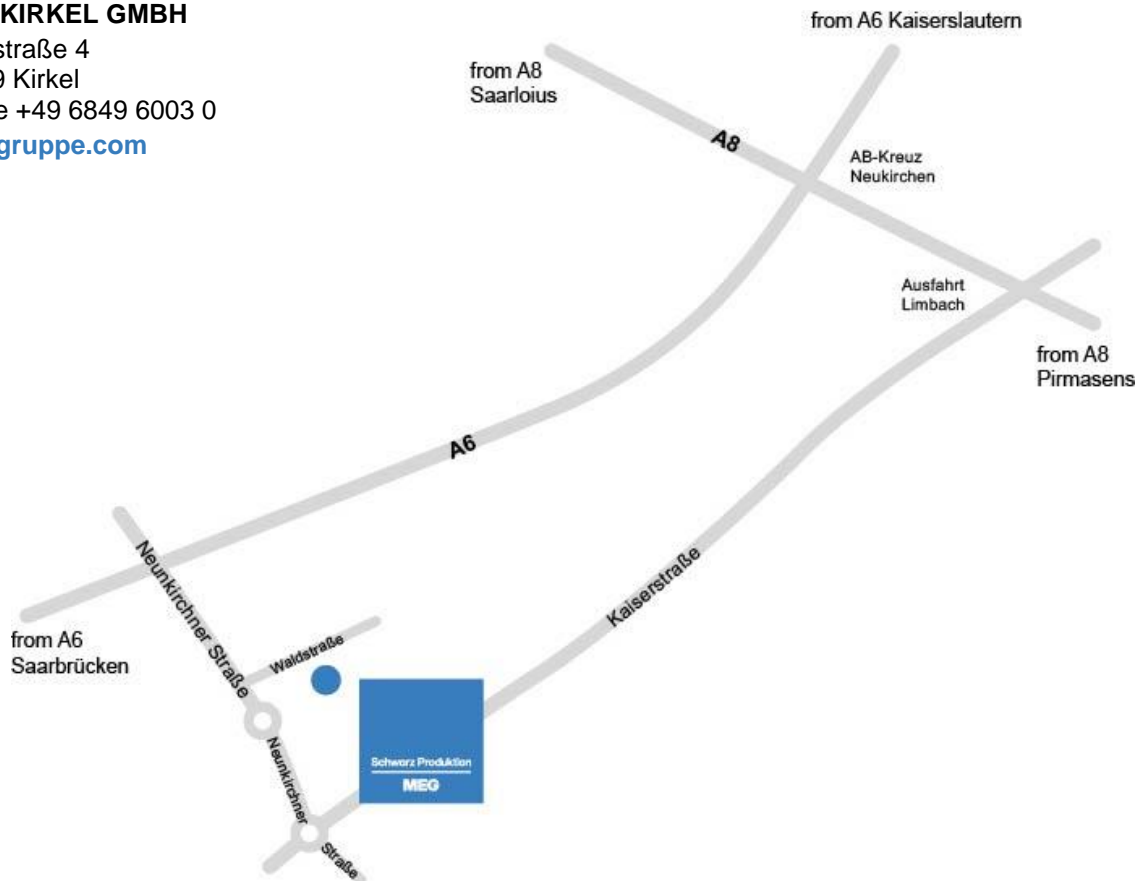

HOW TO GET HERE

MEG KIRKEL GMBH

Waldstraße 4
66459 Kirkel
Phone +49 6849 6003 0
meg-gruppe.com

A8, exit for Limbach

- Take the exit for Limbach (28) and continue on the left onto the L119 towards Kirkel
- Continue past the entrance to Kirkel
- Follow the L119 for approx. 4 km until you reach a roundabout
- Turn right at the 1st exit onto Neunkircher Straße (L113)*

A6, exit for Rohrbach

- Take the exit for Rohrbach (6) and continue right onto Kaiserstraße (L119)
- Pass the roundabout and continue until you reach the entrance to Kirkel
- At the next roundabout after approx. 1.5 km, take the 3rd exit and turn right onto Neunkircher Straße (L113)*

*

- At the next roundabout take the 2nd exit and follow Neunkircher Straße
- Turn right onto Waldstraße after the roundabout at Neunkircher Weg
- After approx. 150 m, you will have reached MEG Kirkel GmbH