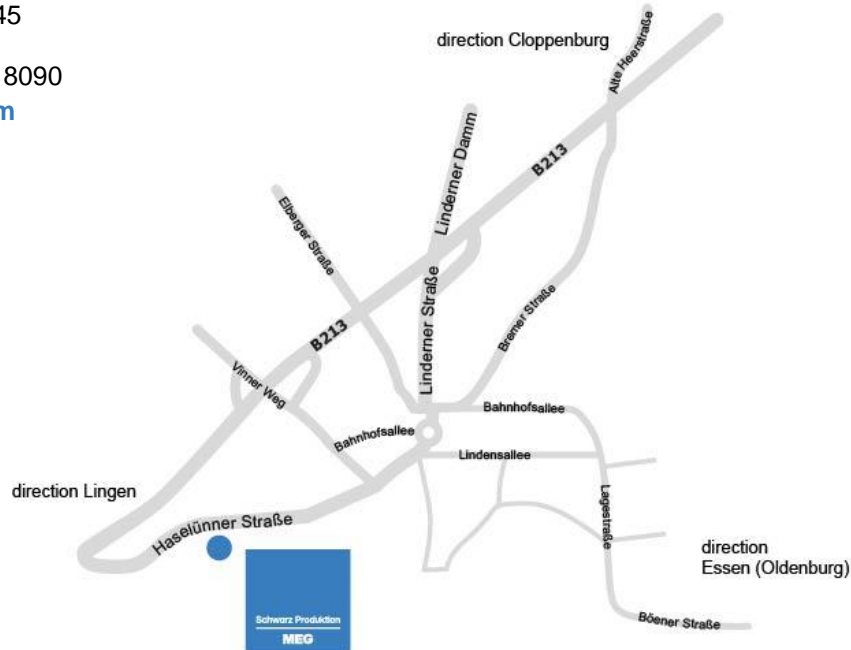

HOW TO GET HERE

MEG LÖNINGEN GMBH

Haselünner Str. 45
49624 Lönigen
Phone +49 5432 8090
meg-gruppe.com

A1, exit at junction Ahlhorner Heide (62)

- At motorway junction Ahlhorner Heide (62) switch from the A1 to the A29 towards Oldenburg and continue on the A29 for around 6 km
- Exit the A29 at the junction for Ahlhorn (20) towards Cloppenburg
- Turn left onto the B213 and continue on this road for about 5 km
- In Bethen, drive onto the bypass B213 towards Lingen and continue on the B213 for approx. 30 km
- In Lönigen, leave the B213 at the exit for Borkhorn (traffic lights) and turn left onto the Haselünner Straße (K161)
- After 750 m, you will have reached MEG Löningen GmbH

A1, exit for Holdorf (66)

- Exit the A1 at the junction for Holdorf (66) and continue onto the bypass B214 towards Bersenbrück Continue on this road for about 4 km
- Leave the B214 and turn right onto Holdorfer Chaussee (L75) (sign for Quakenbrück/Badbergen)
- Continue on this road (L75) for about 4 km and turn left onto Dinklager Straße