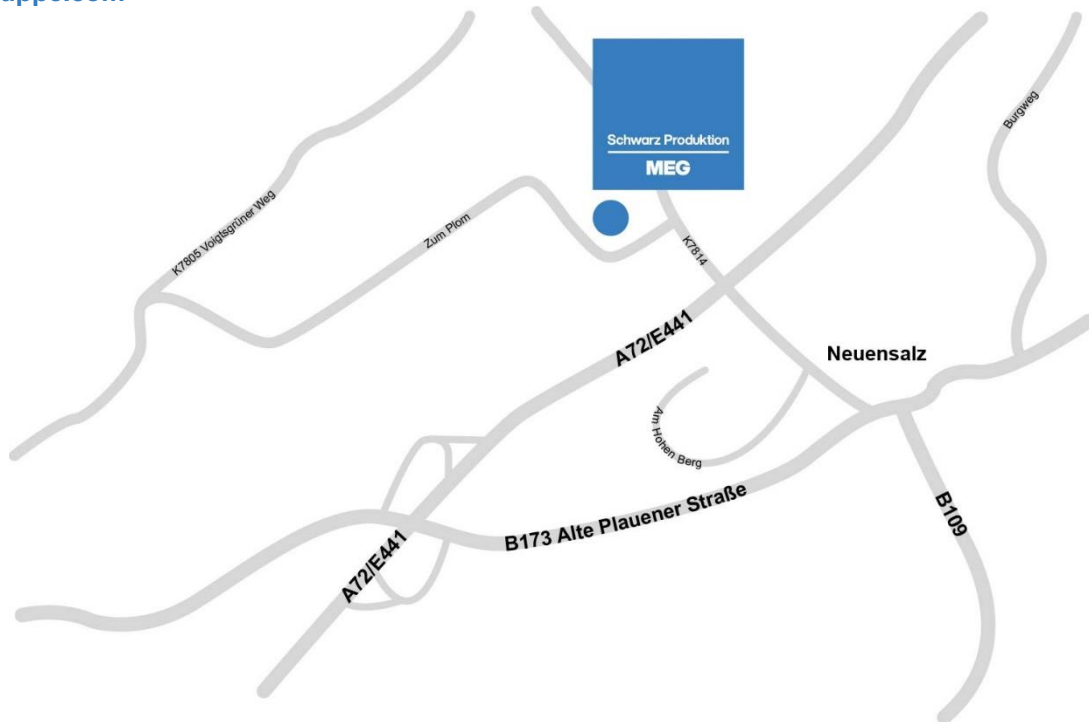

HOW TO GET HERE

MEG NEUENSALZ GMBH

Zum Plom 35
08541 Neuensalz
Phone +49 3741 4063 1000

meg-gruppe.com

A72, exit for Plauen-Ost

- Exit the A72 at **junction Plauen-Ost (7)** towards Neuensalz
- Continue on the **B173** towards Neuensalz
- After approx. 1 km turn left onto the K7814 **towards Voigtsgrün**
- Follow the road for 650 m and turn onto “**Zum Plom**”
- After approx. 300 m your destination will be on the right