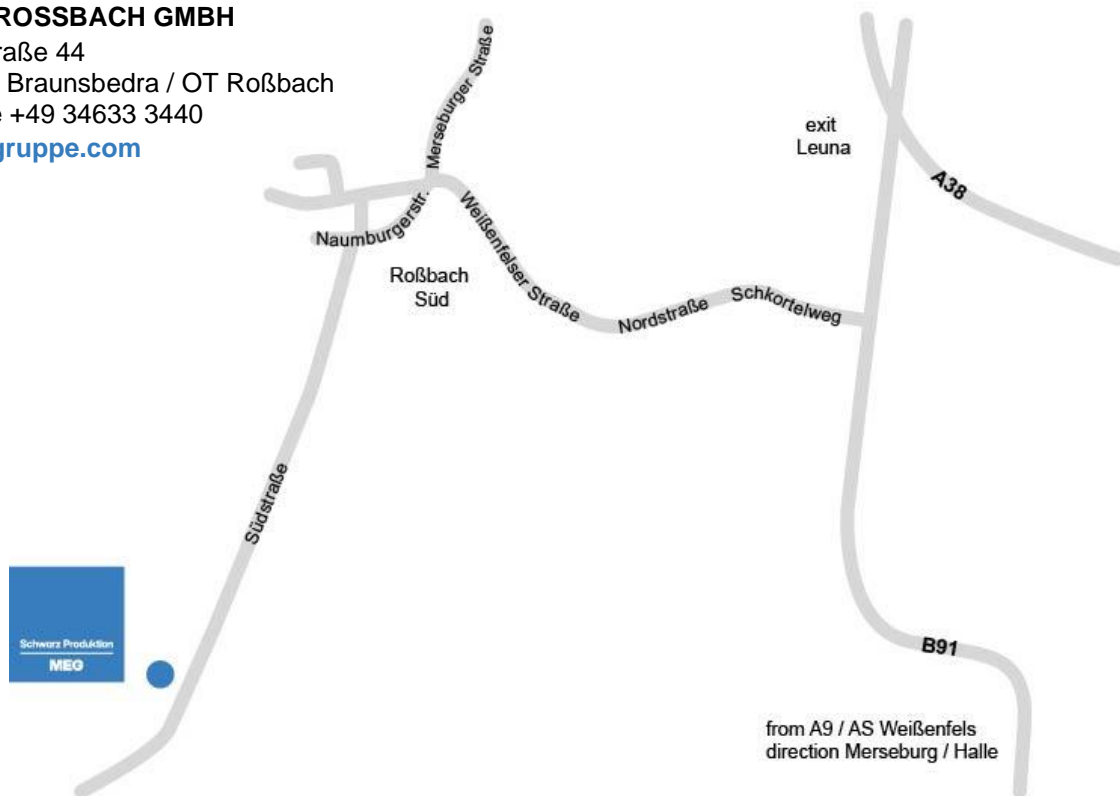

## HOW TO GET HERE

#### A9, exit for Weißenfels

- Leave the A9 at the exit for Weißenfels (20) and continue on the B91 towards Merseburg/Halle
- Proceed past Weißenfels on the B91 until you reach the first set of traffic lights
- At the traffic lights turn left towards Roßbach / Reichardtswerben\* A38, exit for

#### Leuna

- Exit the A38 at the junction for Leuna (26) and at the first set of traffic lights continue onto the B91 towards Weißenfels
- Continue on the B91 and turn right onto the K2169 at the second set of traffic lights towards Roßbach / Reichardtswerben
- Turn right towards Roßbach \*

\*

- Continue through Reichardtswerben
- After 2.5 km, pass the entrance of Roßbach
- In Roßbach, continue on the main road until it branches off right and then follow the sign for “MEG Roßbach”
- Continue on Südstraße in the 30 km/h zone
- After approx. 300 m, you will have reached MEG Roßbach GmbH