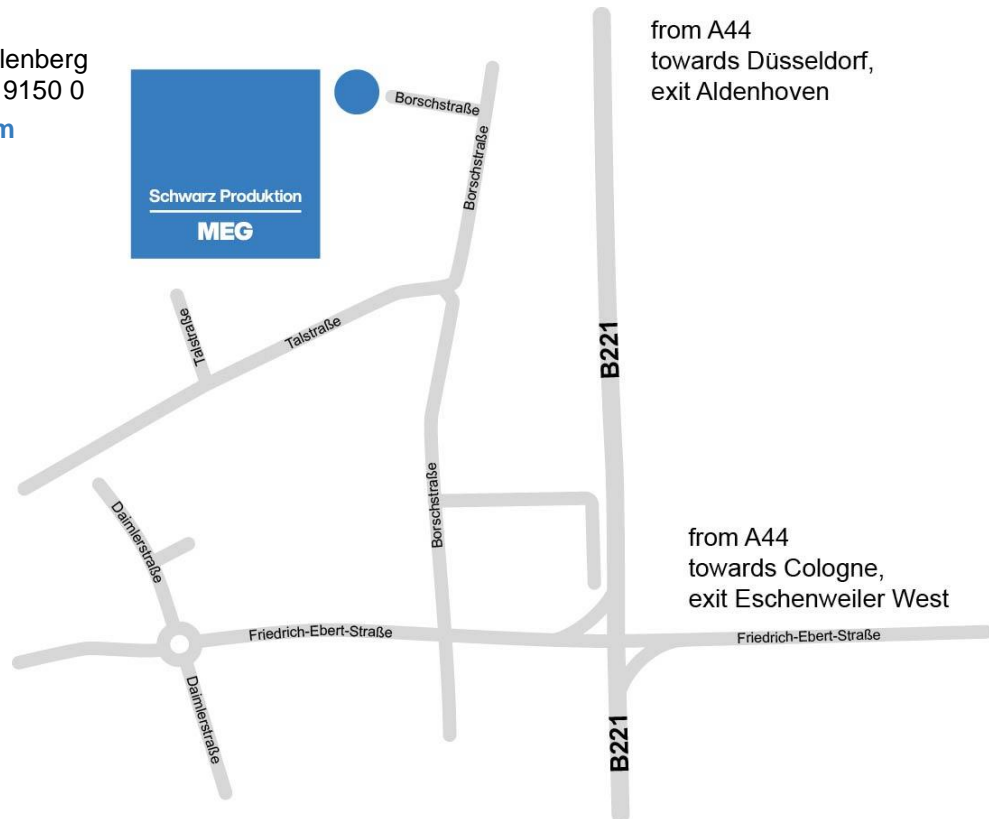

HOW TO GET HERE

MEG ÜBACH-PALENBERG GMBH

Boschstraße 26
52531 Übach-Palenberg
Phone +49 2451 9150 0
meg-gruppe.com

A44, towards Düsseldorf

- Take the A44 motorway until you reach the exit for Aldenhoven, B56 towards Geilenkirchen
- Exit towards Aachen / Alsdorf / Übach-Palenberg / Hünshoven / B221
- At the roundabout take the 2nd exit onto the L164
- Turn right onto Friedrich-Ebert-Straße
- Then turn right onto Boschstraße and proceed to the end of the road
- MEG Übach-Palenberg GmbH will be on your right

A44, towards Cologne

- Take the A44 motorway until you reach the exit for Eschweiler, towards Alsdorf / Übach-Palenberg
- Follow the road and at the roundabout take the 1st exit onto the B57
- At the roundabout take the 3rd exit onto the L225
- Turn right onto Boschstraße from Friedrich-Ebert-Straße and proceed to the end of the road
- MEG Übach-Palenberg GmbH will be on your right