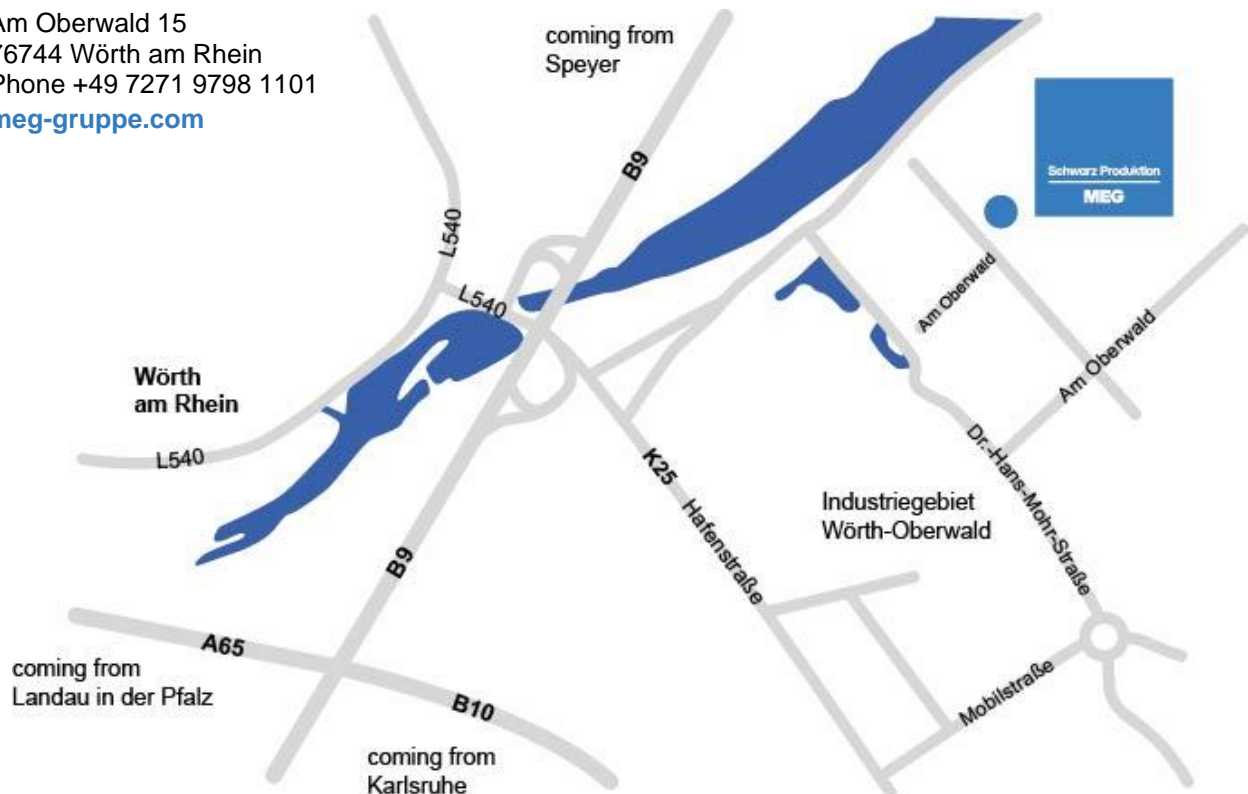

HOW TO GET HERE

MEG WÖRTH AM RHEIN GMBH & CO. KG

Am Oberwald 15
76744 Wörth am Rhein
Phone +49 7271 9798 1101
meg-gruppe.com

B10 Karlsruhe / A65 Ludwigshafen, Wörther Kreuz

- At Wörther Kreuz take the exit towards B9 Wörth / Germersheim / Ludwigshafen
- Keep left and follow the B9 towards Germersheim before taking the exit for Jockgrim / Wörth Industriegebiet / Hafen
- Turn right towards Wörth-Oberwald and follow the signs*

B9 Germersheim, exit for Jockgrim / Wörth Industriegebiet / Hafen

- Take the exit for Jockgrim / Wörth Industriegebiet / Hafen
- Continue towards Wörth-Oberwald and follow the signs*

*

- Turn left into the industrial area Wörth Oberwald
- Take the third exit at the roundabout
- Keep right and follow the priority road
- Turn left at the first crossroads and continue straight ahead for approx. 500 m
- The factory grounds of MEG Wörth am Rhein GmbH will be on your right