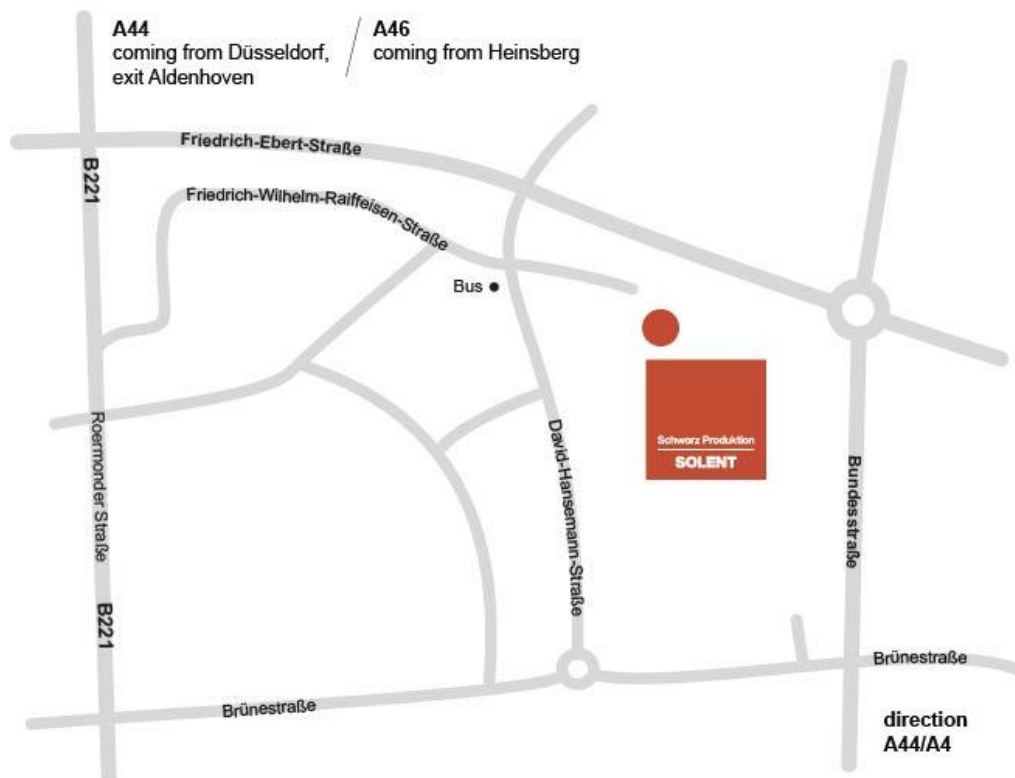

HOW TO GET HERE

SOLENT ÜBACH-PALENBERG GMBH & CO. KG

David-Hansemann-Straße 1-25

52531 Übach-Palenberg

Phone +49 2451 9159 1000

solent-snack.com

A44, coming from Düsseldorf

- Leave the A44 motorway at the exit for Aldenhoven and continue on the B56 towards Geilenkirchen
- Follow the B221 until you reach Übach-Palenberg*

A46, coming from Heinsberg

- From the north to the end of the A46 motorway, take exit B221 / B56 towards Heinsberg / Waldfeucht / Geilenkirchen
- Turn left onto the B221 towards Geilenkirchen and until you reach Übach-Palenberg*

*

- In Übach-Palenberg, at the traffic lights by McDonald's, turn onto Friedrich-Ebert-Straße
- Take the second right onto David-Hansemann-Straße
- You will see Solent GmbH & Co. KG on the left. On-site parking is available.

HOW TO GET HERE

By bus

- Take the ÜP 1 line
- Get out at "Schokoladenfabrik"