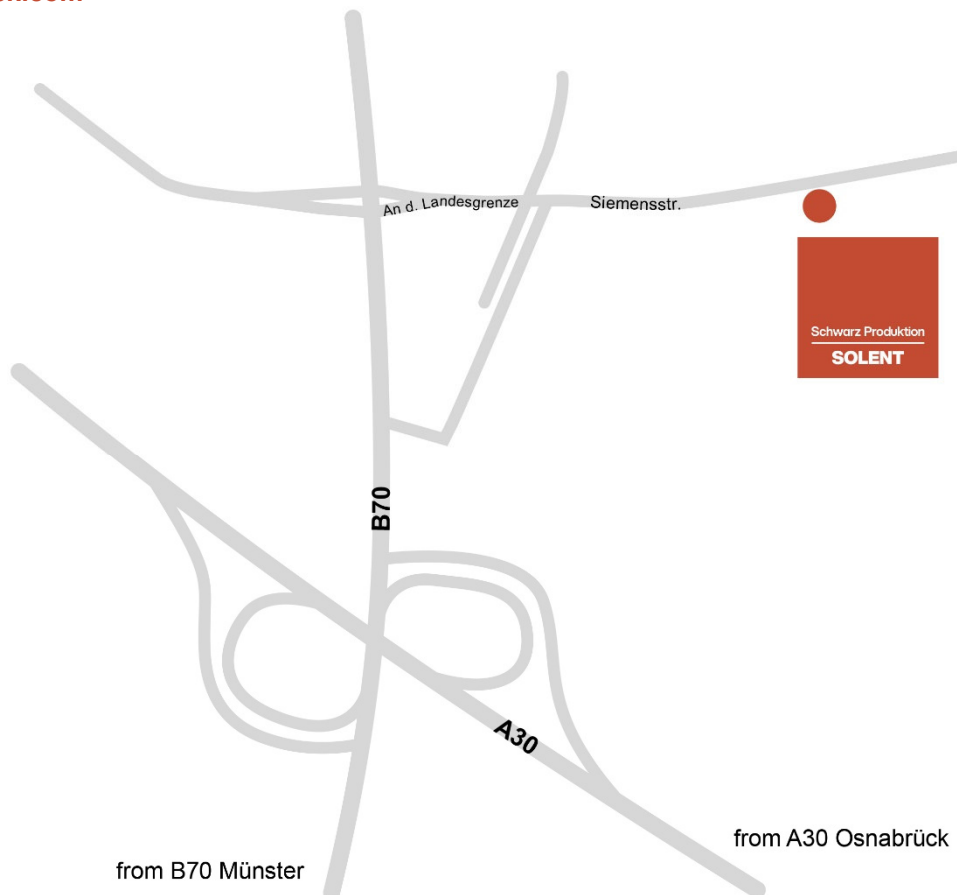

HOW TO GET HERE

SOLENT RHEINE GMBH & CO. KG

Siemensstraße 12
48432 Rheine
solent-snack.com

A30, exit for Rheine-Nord

- Leave the A30 at the exit for Rheine-Nord and continue on the B70 towards Rheine-Nord
- After approx. 300 m turn right onto An der Landesgrenze
- The street turns into Siemensstraße
- After approx. 350 m your destination will be on the right