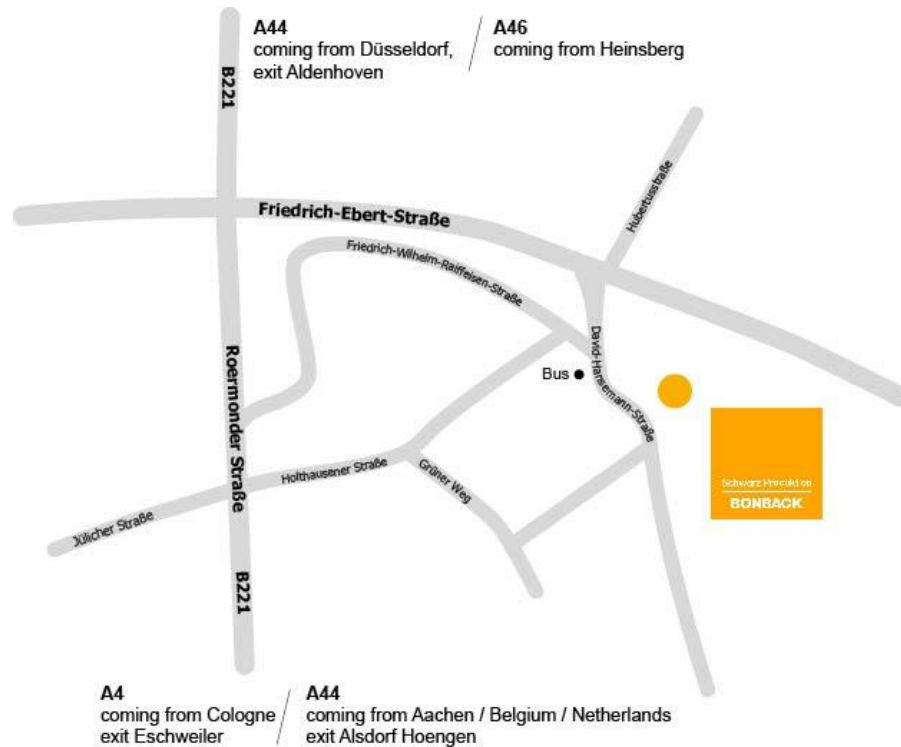

HOW TO GET HERE

BONBACK ÜBACH-PALENBERG GMBH & CO. KG

David-Hansemann-Straße 1-25

52531 Übach-Palenberg

Phone +49 2451 9159 2000

bonback.de

A4, coming from Cologne

- Take the A4 motorway until you reach the exit for Eschweiler, towards Alsdorf / Übach-Palenberg
- In Übach-Palenberg continue via Roermonder Straße towards Geilenkirchen B221
- At the traffic lights at McDonald's turn right onto Friedrich-Ebert-Straße
- Take the second right onto David-Hansemann-Straße
- You will see Bonback GmbH & Co. KG on the left. On-site parking is available.

A44, coming from Aachen / Belgium / Netherlands

- Take the A44 motorway until you reach the exit for Alsdorf Hoengen, towards Alsdorf / Übach-Palenberg
- In Übach-Palenberg continue via Roermonder Straße towards Geilenkirchen B221
- At the traffic lights at McDonald's turn right onto Friedrich-Ebert-Straße
- Take the second right onto David-Hansemann-Straße
- You will see Bonback GmbH & Co. KG on the left. On-site parking is available.

HOW TO GET HERE

A44, coming from Düsseldorf

- Take the A44 motorway until you reach the exit for Aldenhoven, B56 towards Geilenkirchen
- Continue on the B221 until Übach-Palenberg
- In Übach-Palenberg, at the traffic lights by “real-Markt” turn left onto Friedrich-Ebert-Straße
- Take the second right onto David-Hansemann-Straße
- You will see Bonback GmbH & Co. KG on the left. On-site parking is available.

A46, coming from Heinsberg

- Continue driving until you reach the end of the motorway
- Go left onto the B221 towards Geilenkirchen B221 until Übach-Palenberg
- In Übach-Palenberg, at the traffic lights by "real-Markt" turn left onto Friedrich-Ebert-Straße
- Take the second right onto David-Hansemann-Straße
- You will see Bonback GmbH & Co. KG on the left. On-site parking is available.